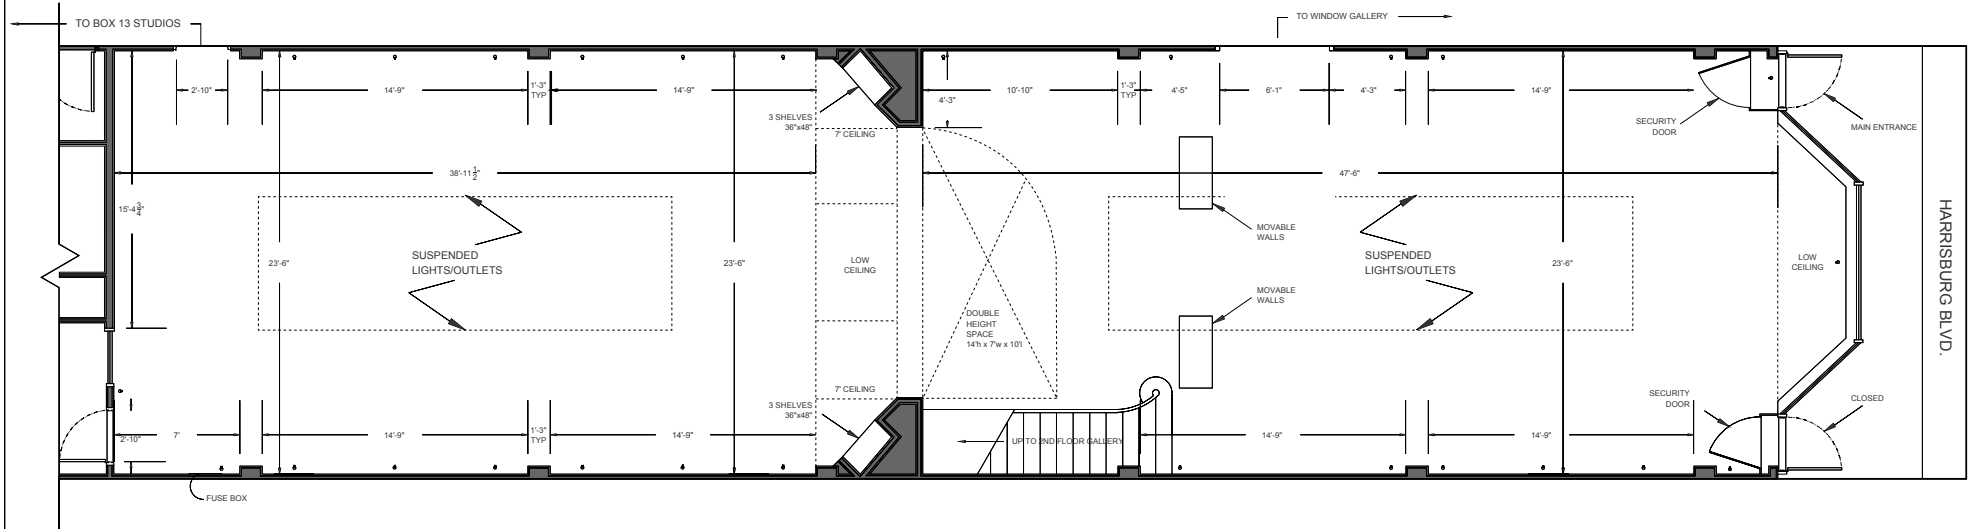

BACK GALLERY

FRONT GALLERY

SCALE: $\frac{3}{16}'' = 1'-0''$

NOTES:

NORMAL GALLERY HEIGHT = 9' (CONSIDERING LIGHTS)
WALLS COMPOSED OF DENSE PLASTER
NOT ALL OUTLETS FUNCTIONAL
MOVABLE WALL DIMS. - 23' x 48' x 7' (x7)
OTHER VITRINS ARE AVAILABLE (VARIABLE DIMS.)

ALL GLAZING FACING EXTERIOR SECURED WITH BARS
FLOORS ARE ASBESTOS TILE