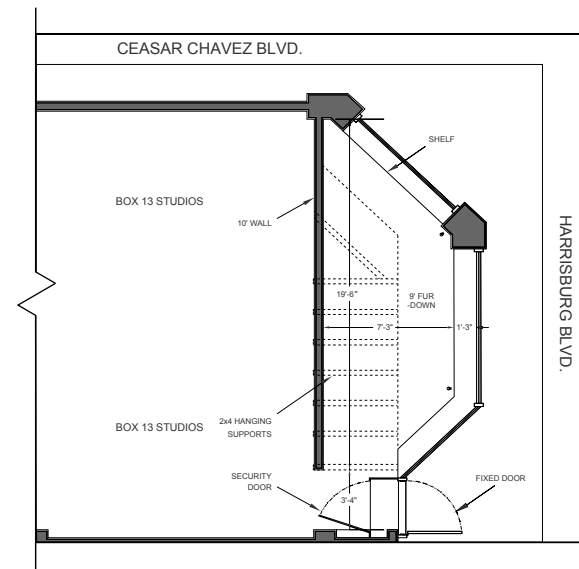

BOX 13 ARTSPACE

6700 HARRISBURG BLVD, HOUSTON, TX 77011
(713) 533-8692

SUMMER 2015

1ST/2ND FLOOR & WINDOW GALLERY DIMENSIONS

SECOND FLOOR GALLERY

WINDOW GALLERY

BACK GALLERY

FRONT GALLERY

SCALE: $\frac{3}{16}'' = 1'-0''$

NOTES:

NORMAL GALLERY HEIGHT = 9' (CONSIDERING LIGHTS)
WALLS COMPOSED OF DENSE PLASTER
NOT ALL OUTLETS FUNCTIONAL
MOVABLE WALL DIMS. - 23' x 48' x 7' (x7)
OTHER VITRINS ARE AVAILABLE (VARIABLE DIMS.)