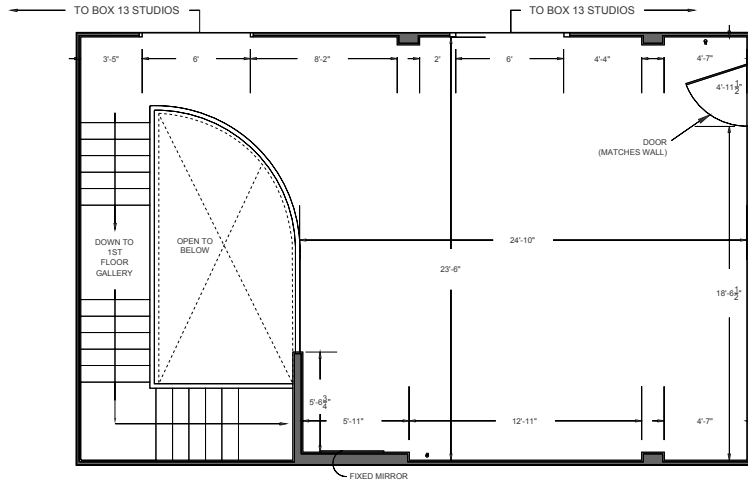

BOX 13 ARTSPACE

6700 HARRISBURG BLVD, HOUSTON, TX 77011
(713) 533-8692

SUMMER 2015

1ST/2ND FLOOR & WINDOW GALLERY DIMENSIONS

SECOND FLOOR GALLERY

WINDOW GALLERY

BACK GALLERY

FRONT GALLERY

SCALE: $\frac{3}{16}'' = 1'-0''$

NOTES:

NORMAL GALLERY HEIGHT = 9' (CONSIDERING LIGHTS)
WALLS COMPOSED OF DENSE PLASTER
NOT ALL OUTLETS FUNCTIONAL
MOVABLE WALL DIMS. - 23' x 48' x 7' (x7)
OTHER VITRINS ARE AVAILABLE (VARIABLE DIMS.)